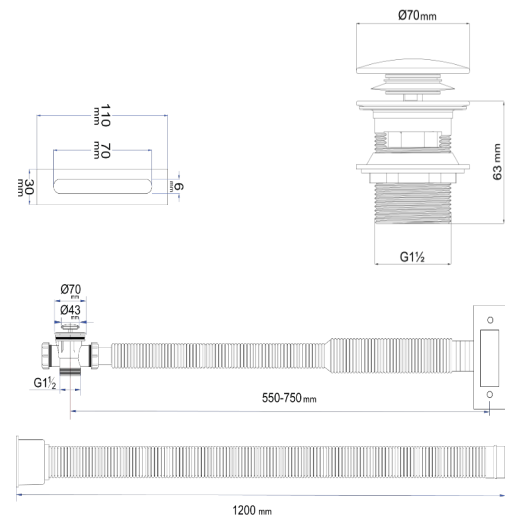

- Material: Acrílico.
Material: Acrylic.

MEDIDAS (cm) MEASURES (cm)

QUADRO TÉCNICO TECHNICAL CHART

	Garantia / Warranty	3 anos / 3 years
	Anti-bacteriano / Anti-bacterial	✓
	Comprimento / Length	180 cm
	Largura / Width	74 cm
	Altura / Height	58.5 cm
	Limpeza fácil / Easy cleaning	✓