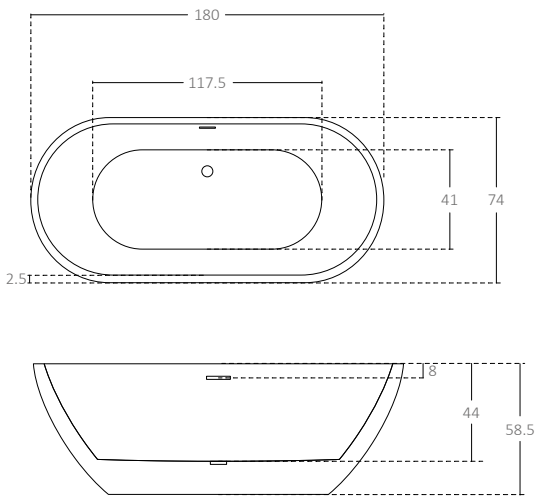

- Material: Acrílico.
Material: Acrylic.

MEDIDAS (cm) MEASURES (cm)

QUADRO TÉCNICO TECHNICAL CHART

	Garantia / Warranty	3 anos / 3 years
	Anti-bacteriano / Anti-bacterial	✓
	Comprimento / Length	180 cm
	Largura / Width	74 cm
	Altura / Height	58.5 cm
	Limpeza fácil / Easy cleaning	✓