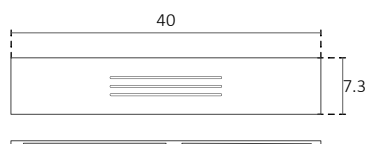

- Base de duche em carga mineral com grelha retangular.
Shower tray in mineral charge with rectangular grid.
- Grelha em aço inox lacada a cor.
Stainless steel grid lacquered in color.
- Pigmentada em massa.
Mass-coloured.
- Possibilidade de corte à medida.
Possibility of cut to measure.
- Válvula e grelha incluídas.
Valve and grid included.
- Válvula 0.36 l/s, horizontal dupla e aparafusada.
Valve 0.36 l/s, horizontal in two directions and screwed.

MEDIDAS (cm) MEASURES (cm)

120 • 140 • 160 • 180 • 200

Grelha Grid

Válvula Valve

QUADRO TÉCNICO TECHNICAL CHART

	Garantia / Warranty	5 anos / 5 years
	Adaptável / Adaptable	✓
	Anti-bacteriano / Anti-bacterial	✓
	Anti-deslizante / Non-slip	✓
	Altura Aproximada / Approximate Height	2.4 cm
	Limpeza fácil / Easy cleaning	✓