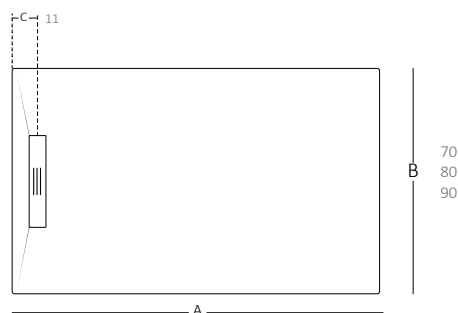

- Base de duche em carga mineral com grelha retangular.
Shower tray in mineral charge with rectangular grid.
- Grelha em aço inox lacada a cor.
Stainless steel grid lacquered in color.
- Pigmentada em massa.
Mass-coloured.
- Possibilidade de corte à medida.
Possibility of cut to measure.
- Válvula e grelha incluídas.
Valve and grid included.
- Válvula 0.36 l/s, horizontal dupla e aparafusada.
Valve 0.36 l/s, horizontal in two directions and screwed.

MEDIDAS (cm) MEASURES (cm)

120 • 140 • 160 • 180 • 200

Grelha Grid

Válvula Valve

QUADRO TÉCNICO TECHNICAL CHART

	Garantia / Warranty	5 anos / 5 years
	Adaptável / Adaptable	✓
	Anti-bacteriano / Anti-bacterial	✓
	Anti-deslizante / Non-slip	✓
	Altura Aproximada / Approximate Height	2.4 cm
	Limpeza fácil / Easy cleaning	✓