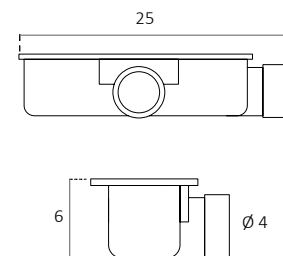

- Base de duche em carga mineral com grelha retangular.
Shower tray in mineral charge with rectangular grid.
- Grelha em aço inox lacada a cor.
Stainless steel grid lacquered in color.
- Pigmentada em massa.
Mass-coloured.
- Possibilidade de corte à medida.
Possibility of cut to measure.
- Válvula e grelha incluídas.
Valve and grid included.
- Válvula 0.36 l/s, horizontal dupla e aparafusada.
Valve 0.36 l/s, horizontal in two directions and screwed.

MEDIDAS (cm) MEASURES (cm)

120 • 140 • 160 • 180 • 200

Grelha Grid

Válvula Valve

QUADRO TÉCNICO TECHNICAL CHART

	Garantia / Warranty	5 anos / 5 years
	Adaptável / Adaptable	✓
	Anti-bacteriano / Anti-bacterial	✓
	Anti-deslizante / Non-slip	✓
	Altura Aproximada / Approximate Height	2.4 cm
	Limpeza fácil / Easy cleaning	✓