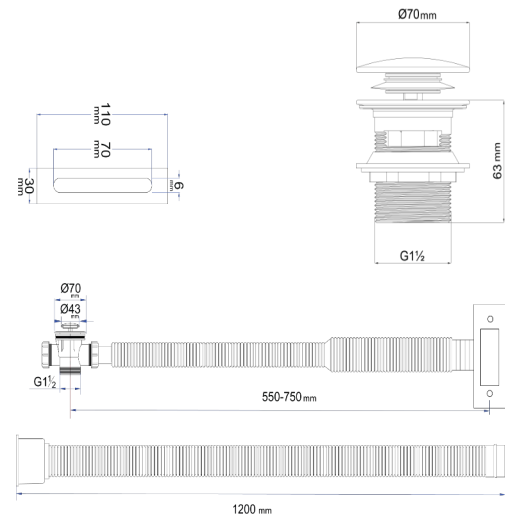

## MEDIDAS (cm) MEASURES (cm)

## QUADRO TÉCNICO TECHNICAL CHART

	Garantia / Warranty	3 anos / 3 years
	Anti-bacteriano / Anti-bacterial	✓
	Comprimento / Length	170 cm
	Largura / Width	78 cm
	Altura / Height	60 cm
	Limpeza fácil / Easy cleaning	✓